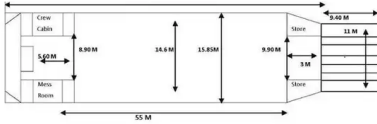

id 6485

70.52m

ID	6485
	IACS
	2015
	\$2,400,000
	2022-10-28
	SeaBoats

DWT	2000	(LOA),	70.52
GRT	961	,	2.7
NRT	289		

Yanmar 6 AYM-WET 829HP

76