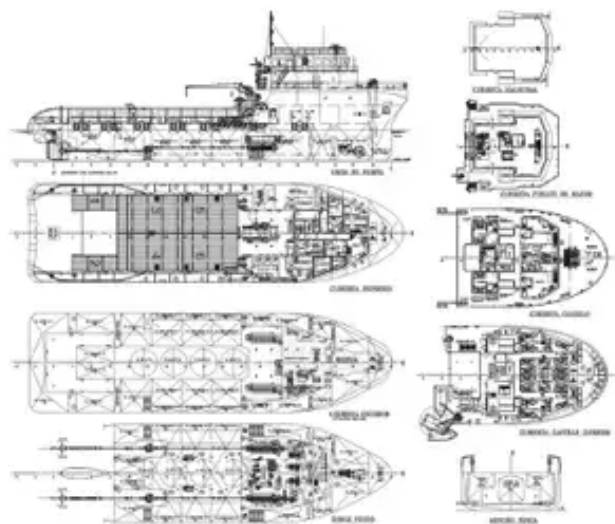

Registration

Flag State	USA
Year Built	2000
Builder	1000 kW
Registration No.	1000