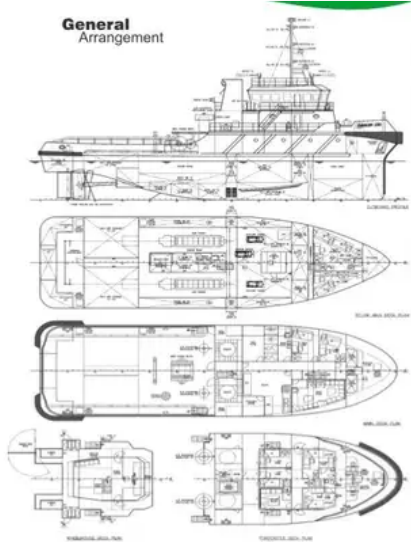

id 6325

36m 4000BHP

ID	6325
	—
	BV
	2007
	2022-09-13
	SeaBoats

DWT	379	(LOA),	36
GRT	495	,	4.5
NRT	148		

2 x ZIBO LB8250ZC-1 (2 x 2000BHP)

1

**General
Arrangement**