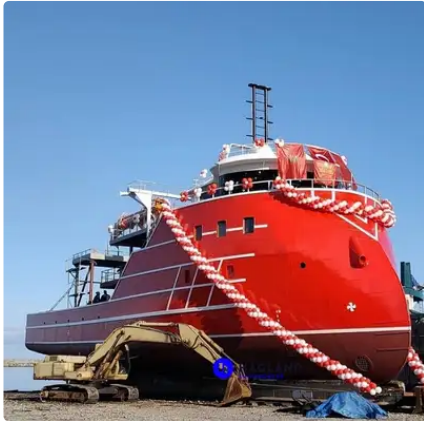

id 5951

---

ID	5951
	2022-04-27
	<a href="#">Orla Fjord (Hagland)</a>

---

(LOA),	34
	31
,	12
,	4
,	2.46

---

MITSUBISHI (3x 820): 2460 HP

---