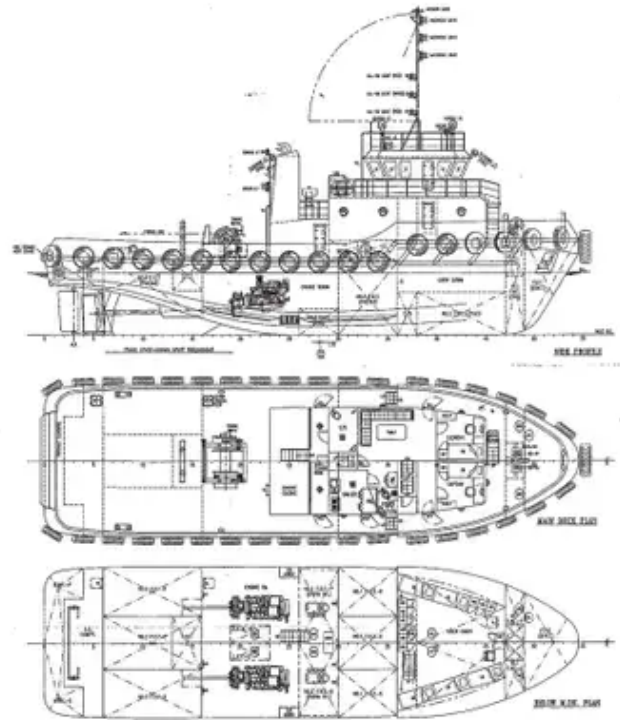

id 5819

30m 2400HP

ID	5819
	—
	RINA
	2008
	\$1,450,000
	2022-03-31
	SeaBoats

GRT	256	(LOA),	30
NRT	256		27.73
		,	3.5

2x 1200 HP Cummins KTA38M2 at 1800 rpm

PRINCIPAL PARTICULARS :-

L.S.A.	20.004 (65.627')
L.B.P.	21.734 (69.669')
BREADTH M.O.	8.804 (28.216')
DEPTH M.O.	4.114 (13.500')
DECKED DWGT	3.304 (7.183')
SPEED	107 1/2 KNOTS
COMPLISOR	12 NOX
T.O. CAPACITY	195 TONS (477000)
P.O. CAPACITY	85 TONS (477000)
S.O. CAPACITY	40 TONS (477000)
WATER ENGINE	CUMMINS KTA38-M2
	1000-PH/1000PM x 2 UNITS
COIL BOX	8470 5.261
CONSOLE	8470 x 2 UNITS
WATERWAY AREA	UNRESTRICTED
PORT OF REGISTRY	SINGAPORE
FLAG	SINGAPORE