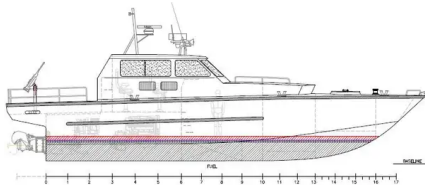

id 4001

ID	4001
	2021
	2021-08-30
	SeaBoats

DWT	2	(LOA),	15.5
		,	0.8

2x Scania DI16 077M 846kW @ 2300 rpm. Propulsion: 2x Doen DJ170HP