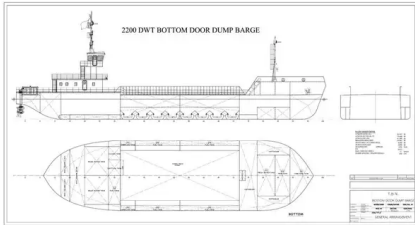

id 3808

ID 3808

2020

2021-09-05

[Georgia Sguraki \(GO SHIPPING & MANAGEMENT Inc.\)](#)

DWT 2200

(LOA),

62.4