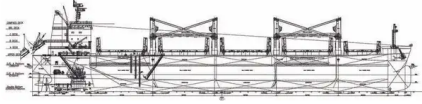

id 3770

ID 3770

2020

2021-09-07

[Global Work Boats](#)

DWT 63200

(LOA),

199.9