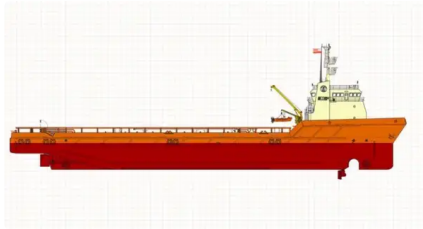

id 2791

(FSV)

ID 2791
[\(FSV\)](#)
2003
2021-10-15
[SeaBoats](#)

(LOA), 91.44
, 7.32

Two (2) 3608 CAT Diesels, 6,600 BHP. Bow Thrusters: One (1) 1,100 HP Swing Up, Bow Thrusters: One (1) 1,300 HP Tunnel, Stern Thrusters: One (1) 1,300 HP