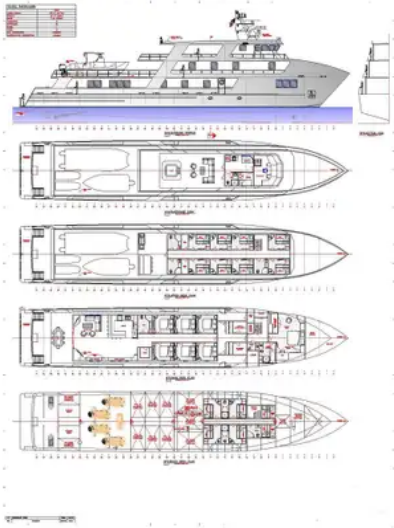

id 2281

ID 2281

2019

2021-11-03

[Mathew Moen \(Ship World Brokerage\)](#)

(LOA),

170

1

5