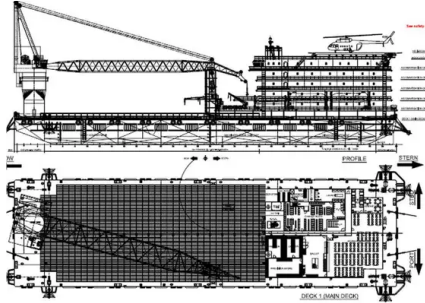

id 2036

ID

2036

BV

2017

2021-11-08

[Global Work Boats](#)

(LOA),

113

3

4 x Cummins K38, 746kw

1